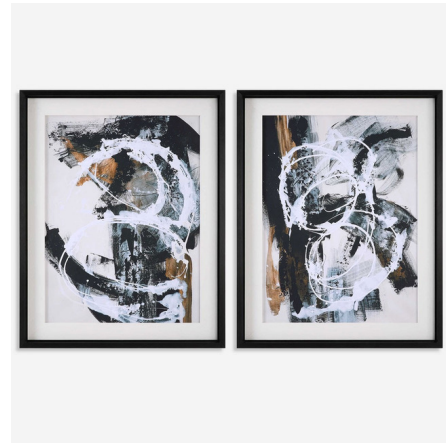

Lightology

lightology.com
866-954-4489
05-23-26

Project: _____

Company: _____

Location: _____ Fixture Type: _____

SPEC #: **UTT1224825**

Approved On: _____ Approved By: _____

Winterland Abstract Prints, Set of 2

By Uttermost

Description

These contemporary Winterland Abstract Prints feature a unique combination of warm golden ochre, deep charcoal, and white tones. Accented by satin black pine wood frames and a natural linen wrapped mat. May be hung horizontal or vertical. Printed on paper with special matte finish.

Shown in satin black / neutral color tones

Specifications

COLOR	Neutral Color Tones
BODY FINISH	Satin Black
WATTAGE	N/A
DIMMER	N/A
DIMENSIONS	30.75"W x 38.75"H x 2"D
BULB	N/A

CLICK TO VIEW PRODUCT

Notes: