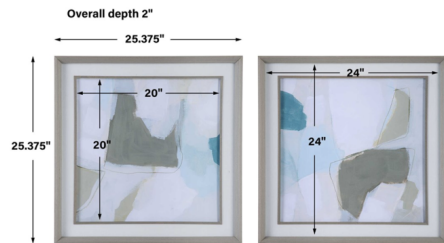

## Mist Shapes Framed Prints, Set of 2 By Uttermost

### Description

These modern works of art add a touch of style and serenity to your space with their cool blue and gray tones. Each Mist Shapes Framed Prints is accented by a white linen mat and light gray pine frame and fillet, placed under protective glass.

### Specifications

COLOR	Muted Color Tones
BODY FINISH	Light Grey
WATTAGE	N/A
DIMMER	N/A
DIMENSIONS	25.375"W x 25.375"H x 2"D
BULB	N/A

CLICK TO VIEW PRODUCT

Notes: