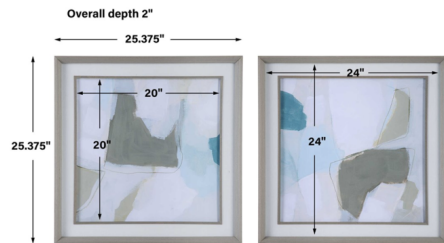

Specifications

COLOR	Muted Color Tones
BODY FINISH	Light Grey
WATTAGE	N/A
DIMMER	N/A
DIMENSIONS	25.375"W x 25.375"H x 2"D
BULB	N/A

CLICK TO VIEW PRODUCT

Notes: