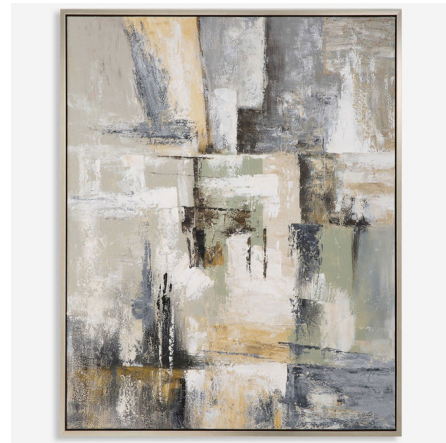

## Intuition Abstract Art

By Uttermost

### Description

The Intuition Abstract Art showcases a beautiful modern composition made up of cool toned sage, pewter, and taupe tones allowing placement in virtually any space. May be hung horizontal or vertical.

Shown in natural / neutral color tones