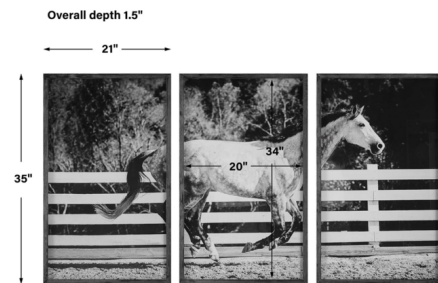

## Galloping Forward Equine Prints, Set of 3 By Uttermost

### Specifications

COLOR	Ivory
BODY FINISH	Black
WATTAGE	N/A
DIMMER	N/A
DIMENSIONS	21"W x 35"H x 1.5"D
BULB	N/A

CLICK TO VIEW PRODUCT

Notes: