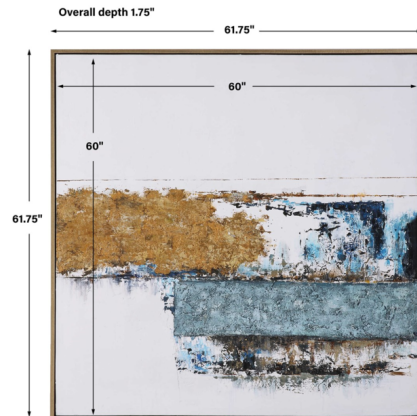

## Stacked Against Canvas Art

By Uttermost

### Description

Mimicking the stacking of bricks, this hand painted Stacked Against Canvas Art is bold in both color and texture. Shades of blues, charcoal, and gold pop against the white background and is surrounded by a gold gallery frame. Due to the handcrafted nature of this artwork, each piece may have subtle differences. This art may be hung horizontal or vertical.

### Specifications

COLOR	Multicolor
BODY FINISH	Gold
WATTAGE	N/A
DIMMER	N/A
DIMENSIONS	. 61.75"W x 61.75"H x 1.75"D
BULB	N/A

CLICK TO VIEW PRODUCT

Notes: