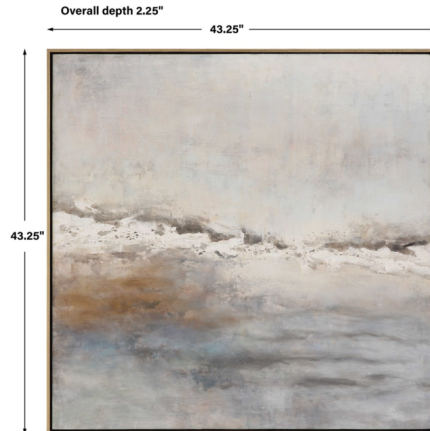

By Uttermost

Description

This hand painted Storm Clouds Abstract Art creates the perfect storm. Featuring both cool shades of gray and blue layered together with warm hues of cream and brown and surrounded by a gold gallery frame. Due to the handcrafted nature of this work, each piece may have subtle differences. This art may be hung horizontal or vertical.

Shown in gold / neutral color tones

Specifications

COLOR	Neutral Color Tones
BODY FINISH	Gold
WATTAGE	N/A
DIMMER	N/A
DIMENSIONS	43.25"W x 43.25"H x 2.25"D
BULB	N/A

CLICK TO VIEW PRODUCT

Notes: