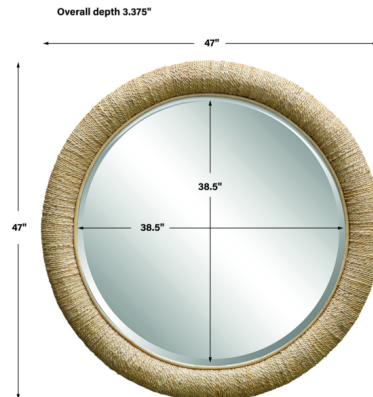

By Uttermost

Description

A casual yet sophisticated nod to classic coastal style, this Mariner round mirror features a rounded frame made of natural woven banana plant accented with a rattan inner edge. Mirror has a generous 1.5 inch bevel.

Shown in matte white

Specifications

COLOR	N/A
BODY FINISH	Matte White
WATTAGE	N/A
DIMMER	N/A
DIMENSIONS	47"W x 47"H x 3"D
BULB	N/A
COUNTRY OF ORIGIN	Indonesia

CLICK TO VIEW PRODUCT

Notes: