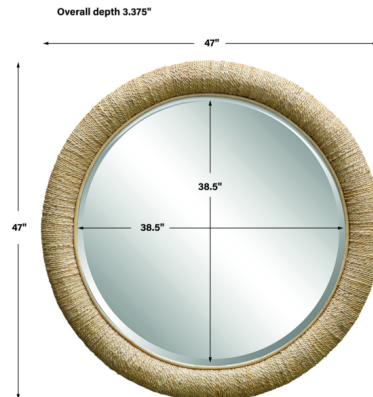

## Mariner Round Mirror

By Uttermost

### Description

A casual yet sophisticated nod to classic coastal style, this Mariner round mirror features a rounded frame made of natural woven banana plant accented with a rattan inner edge. Mirror has a generous 1.5 inch bevel.

### Specifications

COLOR	N/A
BODY FINISH	Matte White
WATTAGE	N/A
DIMMER	N/A
DIMENSIONS	47"W x 47"H x 3"D
BULB	N/A
COUNTRY OF ORIGIN	Indonesia

CLICK TO VIEW PRODUCT

Notes: