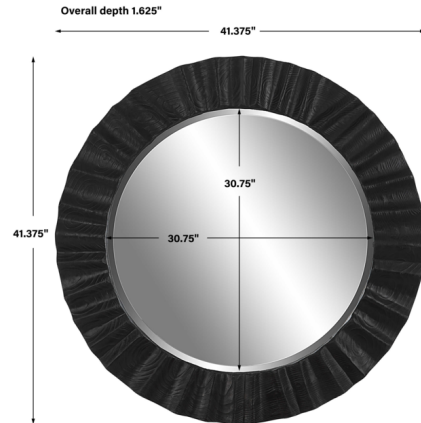

By Uttermost

Description

Taking inspiration from lodge style, this Caribou round mirror features a fir wood frame with natural wood grain details in a dark espresso finish and a carved asymmetrical scalloped design. Mirror has a 1 1/4 inch bevel.

Shown in deep espresso

Specifications

| | |
|-------------------|-------------------|
| COLOR | N/A |
| BODY FINISH | Deep Espresso |
| WATTAGE | N/A |
| DIMMER | N/A |
| DIMENSIONS | 41"W x 41"H x 2"D |
| BULB | N/A |
| COUNTRY OF ORIGIN | China |