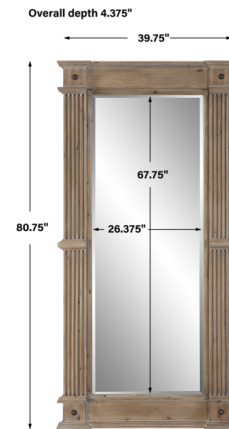

## McAllister Oversized Mirror By Uttermost

### Description

Influenced by traditional millwork, this McAllister oversized mirror showcases beautiful carved details in a naturally finished fir wood with wood grain and knotting. Mirror has a 1 1/4 inch bevel.

### Specifications

COLOR	N/A
BODY FINISH	Fir Wood
WATTAGE	N/A
DIMMER	N/A
DIMENSIONS	39.75"W x 80.75"H x 4.38"D
BULB	N/A
COUNTRY OF ORIGIN	China

CLICK TO VIEW PRODUCT

Notes: