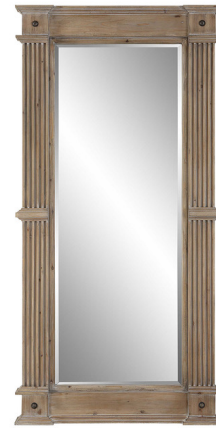

# Lightology

lightology.com  
866-954-4489  
05-24-26

Project: \_\_\_\_\_  
Company: \_\_\_\_\_  
Location: \_\_\_\_\_ Fixture Type: \_\_\_\_\_  
SPEC #: **UTT1224842**  
Approved On: \_\_\_\_\_ Approved By: \_\_\_\_\_

## McAllister Oversized Mirror By Uttermost

### Description

Influenced by traditional millwork, this McAllister oversized mirror showcases beautiful carved details in a naturally finished fir wood with wood grain and knotting. Mirror has a 1 1/4 inch bevel.

Shown in fir wood