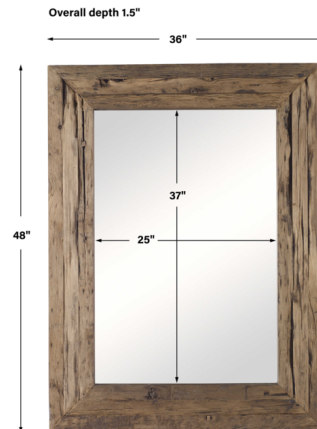

## Rennick Mirror

By Uttermost

### Description

The Rennick Mirror features a reclaimed, rustic pine wood frame with naturally weathered knots and imperfections. True to salvaged material, each piece will have slight variations. Solid wood will continue to move with temperature and humidity changes, which can result in small cracks and uneven surfaces, adding to its authenticity and character. May be hung horizontal or vertical.

### Specifications

COLOR	N/A
BODY FINISH	Rustic Wood
WATTAGE	N/A
DIMMER	N/A
DIMENSIONS	36"W x 48"H x 1.5"D
BULB	N/A
COUNTRY OF ORIGIN	India

CLICK TO VIEW PRODUCT

Notes: