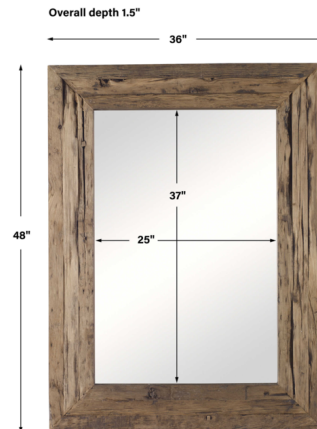

## Rennick Mirror By Uttermost

### Description

The Rennick Mirror features a reclaimed, rustic pine wood frame with naturally weathered knots and imperfections. True to salvaged material, each piece will have slight variations. Solid wood will continue to move with temperature and humidity changes, which can result in small cracks and uneven surfaces, adding to its authenticity and character. May be hung horizontal or vertical.

### Specifications

COLOR	N/A
BODY FINISH	Rustic Wood
WATTAGE	N/A
DIMMER	N/A
DIMENSIONS	36"W x 48"H x 1.5"D
BULB	N/A
COUNTRY OF ORIGIN	India

CLICK TO VIEW PRODUCT

Notes: