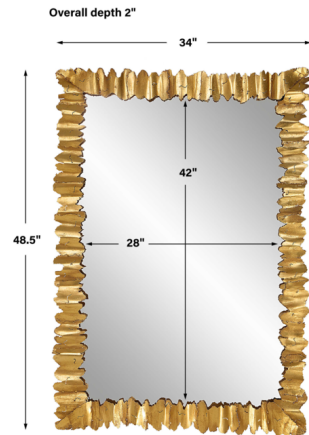

## Lev Mirror By Uttermost

### Description

The Lev Mirror showcases crude cut steel pieces finished in antique gold that are layered together to create a contemporary frame with an artful design. May be hung horizontal or vertical.

### Specifications

COLOR	N/A
BODY FINISH	Antique Gold
WATTAGE	N/A
DIMMER	N/A
DIMENSIONS	34"W x 48.5"H x 2"D
BULB	N/A
COUNTRY OF ORIGIN	China

CLICK TO VIEW PRODUCT

Notes: