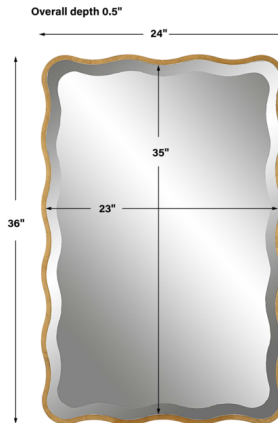

Lightology

lightology.com
866-954-4489
05-24-26

Project: _____

Company: _____

Location: _____ Fixture Type: _____

SPEC #: **UTT1224847**

Approved On: _____ Approved By: _____

Aneta Scalloped Mirror By Uttermost

Description

Showcasing a feminine scalloped edge, this Aneta organic shaped wood mirror adds whimsical flair to any design.

Shown in aged gold / mirror

Specifications

COLOR	Mirror
BODY FINISH	Aged Gold
WATTAGE	N/A
DIMMER	N/A
DIMENSIONS	24"W x 36"H x 1"D
BULB	N/A
COUNTRY OF ORIGIN	China