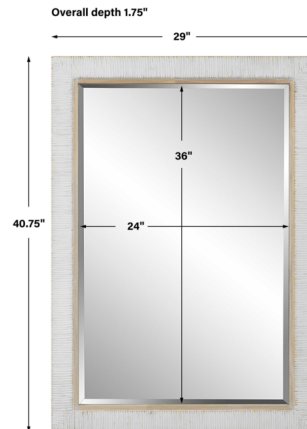

Description

Based upon coastal styling, this rectangular Cape mirror features a whitewashed rattan wrapped frame with a solid oak inner liner and a generous 1 1/4 inch bevel. May be hung horizontal or vertical.

Shown in whitewash

Specifications

COLOR	N/A
BODY FINISH	Whitewash
WATTAGE	N/A
DIMMER	N/A
DIMENSIONS	29"W x 40.75"H x 2"D
BULB	N/A
COUNTRY OF ORIGIN	China

CLICK TO VIEW PRODUCT

Notes: