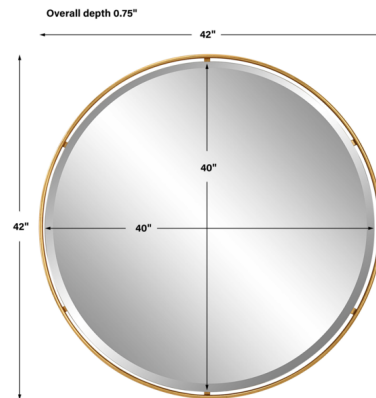

## Canillo Round Mirror By Uttermost

### Description

This Canillo round mirror frame is forged from rounded metal and finished in a heavily antiqued gold leaf. Features a floating beveled mirror.

Shown in gold leaf

### Specifications

COLOR	N/A
BODY FINISH	Gold Leaf
WATTAGE	N/A
DIMMER	N/A
DIMENSIONS	42"W x 42"H x 0.75"D
BULB	N/A
COUNTRY OF ORIGIN	China

CLICK TO VIEW PRODUCT

Notes: