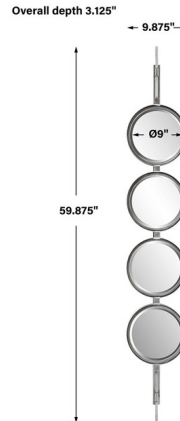

By Uttermost

Description

Contemporary in style, this Button mirror features a sleek iron base with linear metal accents. The piece is finished in silver leaf with four round beveled mirrors. Group multiple pieces together and hang horizontal or vertical to create a truly unique wall feature.

Shown in silver leaf

Specifications

COLOR	N/A
BODY FINISH	Silver Leaf
WATTAGE	N/A
DIMMER	N/A
DIMENSIONS	9.88"W x 59.88"H x 3.13"D
BULB	N/A
COUNTRY OF ORIGIN	China

CLICK TO VIEW PRODUCT

Notes: