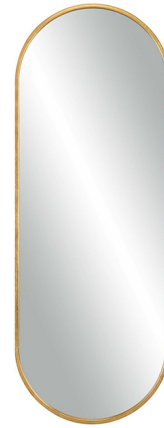

Lightology

lightology.com
866-954-4489
05-24-26

Project: _____

Company: _____

Location: _____ Fixture Type: _____

SPEC #: **UTT1224853**

Approved On: _____ Approved By: _____

Varina Tall Mirror By Uttermost

Description

This iron Varina tall gold oval mirror features a lightly antiqued gold leaf or satin black finish and linear details. May be hung horizontal or vertical.

Shown in gold leaf

Specifications

COLOR	N/A
BODY FINISH	Gold Leaf
WATTAGE	N/A
DIMMER	N/A
DIMENSIONS	22"W x 60"H x 2"D
BULB	N/A
COUNTRY OF ORIGIN	China