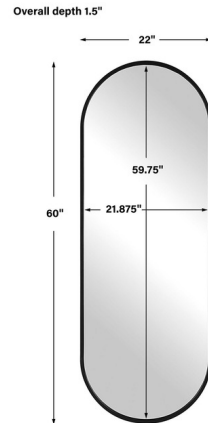

Lightology

lightology.com
866-954-4489
05-24-26

Project: _____

Company: _____

Location: _____ Fixture Type: _____

SPEC #: **UTT1224853**

Approved On: _____ Approved By: _____

Varina Tall Mirror By Uttermost

Description

This iron Varina tall gold oval mirror features a lightly antiqued gold leaf or satin black finish and linear details. May be hung horizontal or vertical.

Shown in gold leaf

Specifications

COLOR	N/A
BODY FINISH	Gold Leaf
WATTAGE	N/A
DIMMER	N/A
DIMENSIONS	22"W x 60"H x 2"D
BULB	N/A
COUNTRY OF ORIGIN	China