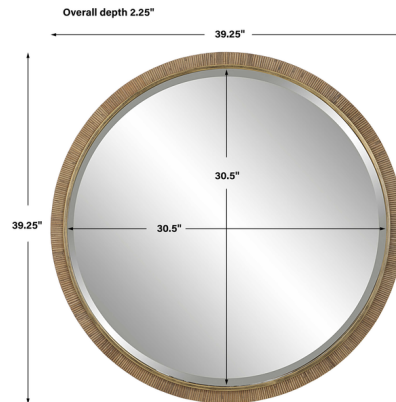

## Paradise Round Mirror

By Uttermost

### Description

The perfect touch of natural elegance, this Paradise round mirror showcases a naturally finished rattan wrapped frame with an iron liner finished in a heavily antiqued gold leaf. Mirror has a generous 1 1/4 inch bevel.

### Specifications

COLOR	N/A
BODY FINISH	Antique Gold Leaf
WATTAGE	N/A
DIMMER	N/A
DIMENSIONS	39.25"W x 39.25"H x 2.25"D
BULB	N/A
COUNTRY OF ORIGIN	China

CLICK TO VIEW PRODUCT

Notes: