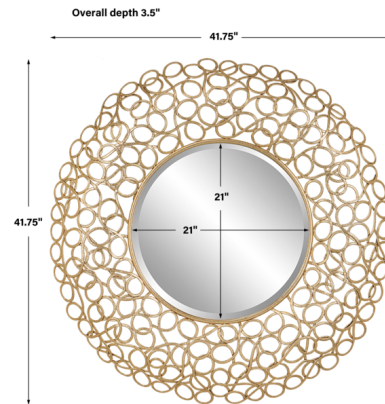

## Swirl Round Mirror

By Uttermost

### Description

Handcrafted from solid iron, this Swirl round mirror features a dramatic 3-dimensional frame made from curled gold leaf details. Mirror features a generous 1 1/4 inch bevel.

Shown in gold leaf

### Specifications

COLOR	N/A
BODY FINISH	Gold Leaf
WATTAGE	N/A
DIMMER	N/A
DIMENSIONS	41.75"W x 41.75"H x 3.5"D
BULB	N/A
COUNTRY OF ORIGIN	China

CLICK TO VIEW PRODUCT

Notes: