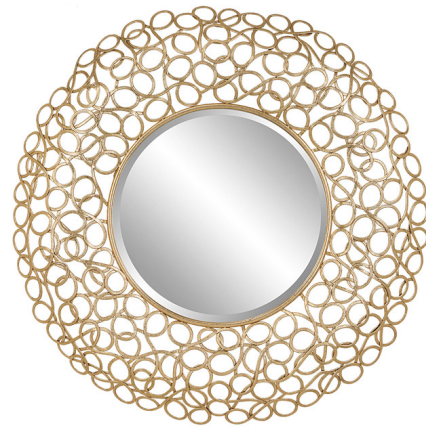

## Swirl Round Mirror

By Uttermost

### Description

Handcrafted from solid iron, this Swirl round mirror features a dramatic 3-dimensional frame made from curled gold leaf details. Mirror features a generous 1 1/4 inch bevel.

Shown in gold leaf

### Specifications

COLOR	N/A
BODY FINISH	Gold Leaf
WATTAGE	N/A
DIMMER	N/A
DIMENSIONS	41.75"W x 41.75"H x 3.5"D
BULB	N/A
COUNTRY OF ORIGIN	China

CLICK TO VIEW PRODUCT

Notes: