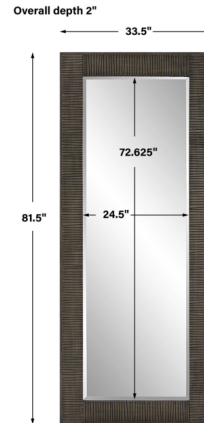

By Uttermost

Description

This Figaro oversized mirror features a solid wood frame with hand carved channels finished in a rustic wood tone with an aged gray wash. Mirror has a generous 1 1/4 inch bevel and may be hung horizontal or vertical.

Shown in aged gray

Specifications

COLOR	N/A
BODY FINISH	Aged Gray
WATTAGE	N/A
DIMMER	N/A
DIMENSIONS	33.5"W x 81.5"H x 2"D
BULB	N/A
COUNTRY OF ORIGIN	China

CLICK TO VIEW PRODUCT

Notes: