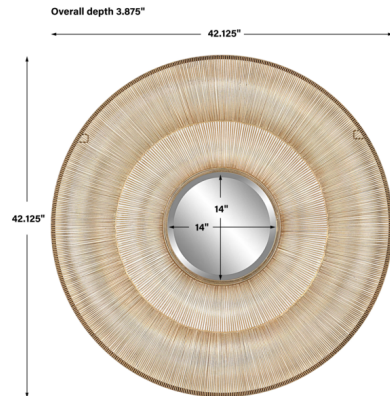

By Uttermost

Description

This Bauble round mirror makes a striking addition to any space. The piece showcases a substantial curved iron frame finished in an elegant brushed antique gold with a beveled center mirror.

Shown in antique gold

Specifications

COLOR	N/A
BODY FINISH	Antique Gold
WATTAGE	N/A
DIMMER	N/A
DIMENSIONS	42.13"W x 42.13"H x 3.88"D
BULB	N/A
COUNTRY OF ORIGIN	China

CLICK TO VIEW PRODUCT

Notes: