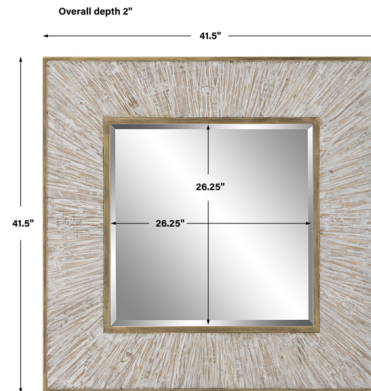

Description

Rustic with a twist, this Wharton square mirror is constructed from solid wood in a heavily distressed finish with aged whitewash. Iron details are finished in aged gold. The mirror features a generous 1 1/4 inch bevel.

Shown in whitewash

Specifications

COLOR	N/A
BODY FINISH	Whitewash
WATTAGE	N/A
DIMMER	N/A
DIMENSIONS	41.5"W x 41.5"H x 2"D
BULB	N/A
COUNTRY OF ORIGIN	China

CLICK TO VIEW PRODUCT

Notes: