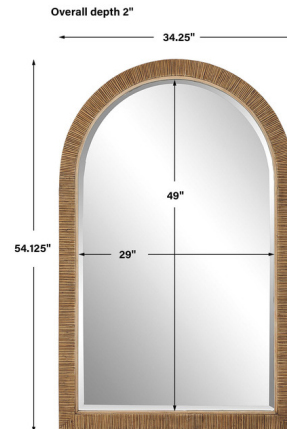

## Cape Arch Mirror By Uttermost

### Description

This classic Cape Arch Mirror brings an updated feel with a natural rattan wrapped frame and a fir wood inner liner. Features a generous 1 1/4 inch bevel.

Shown in rattan

### Specifications

COLOR	N/A
BODY FINISH	Rattan
WATTAGE	N/A
DIMMER	N/A
DIMENSIONS	34.25"W x 54.13"H x 2"D
BULB	N/A
COUNTRY OF ORIGIN	China

CLICK TO VIEW PRODUCT

Notes: