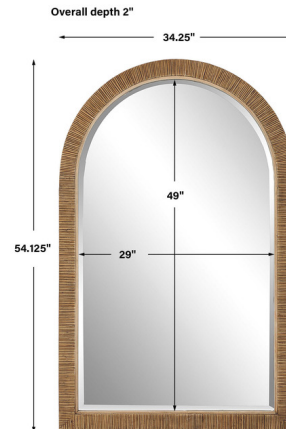

## Cape Arch Mirror By Uttermost

### Description

This classic Cape Arch Mirror brings an updated feel with a natural rattan wrapped frame and a fir wood inner liner. Features a generous 1 1/4 inch bevel.

Shown in rattan

### Specifications

COLOR	N/A
BODY FINISH	Rattan
WATTAGE	N/A
DIMMER	N/A
DIMENSIONS	34.25"W x 54.13"H x 2"D
BULB	N/A
COUNTRY OF ORIGIN	China

CLICK TO VIEW PRODUCT

Notes: