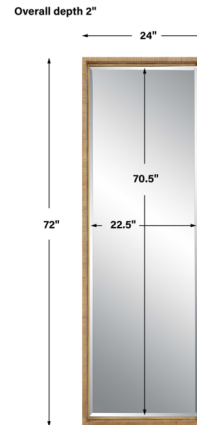

Lightology

lightology.com
866-954-4489
05-24-26

Project: _____

Company: _____

Location: _____ Fixture Type: _____

SPEC #: **UTT1224866**

Approved On: _____ Approved By: _____

Paradise Mirror By Uttermost

Description

The perfect touch of natural elegance, this Paradise oversized mirror showcases a naturally finished rattan wrapped frame with an iron liner finished in a heavily antiqued gold leaf. Mirror has a generous 1 1/4 inch bevel.

Shown in antique gold leaf

Specifications

COLOR	N/A
BODY FINISH	Antique Gold Leaf
WATTAGE	N/A
DIMMER	N/A
DIMENSIONS	24"W x 72"H x 2"D
BULB	N/A
COUNTRY OF ORIGIN	China

CLICK TO VIEW PRODUCT

Notes: