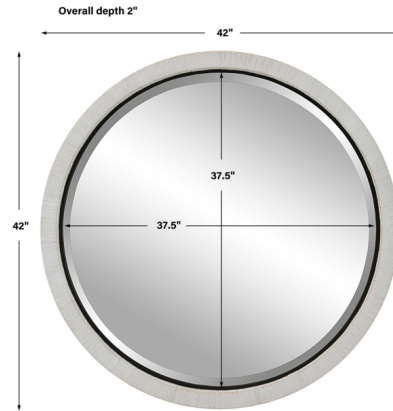

## Granada Round Mirror By Uttermost

### Description

This contemporary Granada round mirror showcases a wrapped rattan frame in a heavy whitewash finish with a solid iron liner finished in matte black. The mirror features a generous 1 1/4 inch bevel.

Shown in whitewash / matte black

### Specifications

COLOR	Matte Black
BODY FINISH	Whitewash
WATTAGE	N/A
DIMMER	N/A
DIMENSIONS	42"W x 42"H x 2"D
BULB	N/A
COUNTRY OF ORIGIN	China

CLICK TO VIEW PRODUCT

Notes: