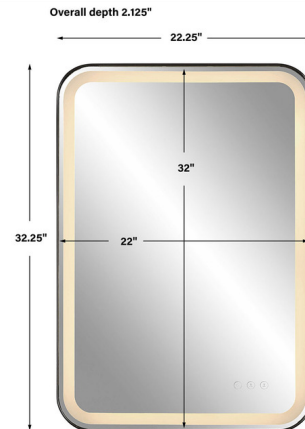

CLICK TO VIEW PRODUCT

Notes: