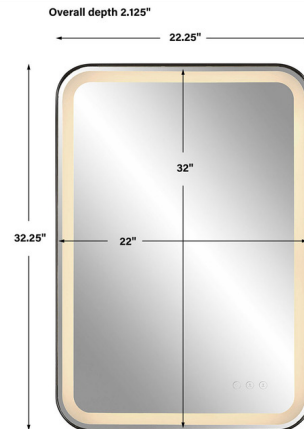

CLICK TO VIEW PRODUCT

Notes: