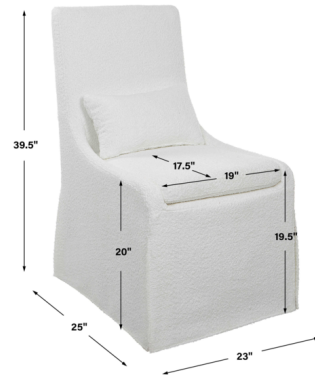

## Coley Accent Chair By Uttermost

### Description

Simplistic in form, this casually sophisticated armless Coley accent chair features a tailored slipcover in white polyester or blue or tan linen blend with a plush cushion seat and kidney pillow for extra comfort. Has added performance treatment to resist soiling and stains. Dry clean only.

### Specifications

COLOR	Denim Blue
BODY FINISH	N/A
WATTAGE	N/A
DIMMER	N/A
DIMENSIONS	23"W x 39.5"H x 25"D
BULB	N/A
COUNTRY OF ORIGIN	China

CLICK TO VIEW PRODUCT

Notes: