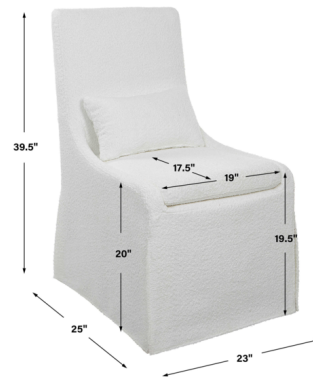

## Coley Accent Chair By Uttermost

### Description

Simplistic in form, this casually sophisticated armless Coley accent chair features a tailored slipcover in white polyester or blue or tan linen blend with a plush cushion seat and kidney pillow for extra comfort. Has added performance treatment to resist soiling and stains. Dry clean only.

### Specifications

COLOR	Denim Blue
BODY FINISH	N/A
WATTAGE	N/A
DIMMER	N/A
DIMENSIONS	23"W x 39.5"H x 25"D
BULB	N/A
COUNTRY OF ORIGIN	China

CLICK TO VIEW PRODUCT

Notes: