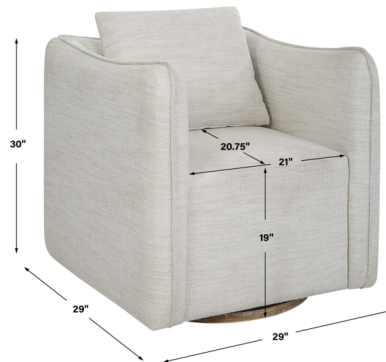

## Corben Swivel Chair

By Uttermost

### Description

The Corben casual swivel accent arm chair is tailored in a woven linen blend fabric with a flanged edge trim complete with a loose back pillow. Rests on a solid birch wood swivel base, finished in a weathered gray stain.

Shown in gray / off white

### Specifications

COLOR	Off White
BODY FINISH	Gray
WATTAGE	N/A
DIMMER	N/A
DIMENSIONS	29"W x 30"H x 29"D
BULB	N/A
COUNTRY OF ORIGIN	China

CLICK TO VIEW PRODUCT

Notes: