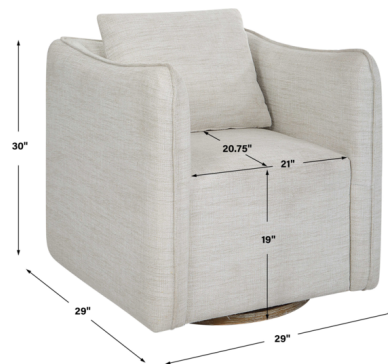

By Uttermost

Description

The Corben casual swivel accent arm chair is tailored in a woven linen blend fabric with a flanged edge trim complete with a loose back pillow. Rests on a solid birch wood swivel base, finished in a weathered gray stain.

Shown in gray / off white

Specifications

COLOR	Off White
BODY FINISH	Gray
WATTAGE	N/A
DIMMER	N/A
DIMENSIONS	29"W x 30"H x 29"D
BULB	N/A
COUNTRY OF ORIGIN	China

CLICK TO VIEW PRODUCT

Notes: