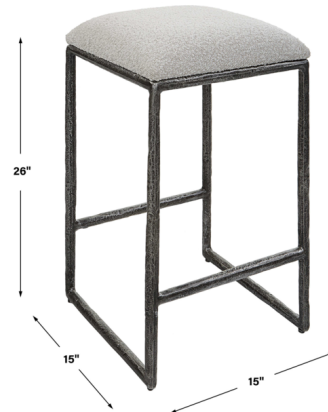

## Brisbane Counter Stool

By Uttermost

### Description

With clean contemporary lines, this Brisbane counter stool features a textured cast iron base in a natural distressed charcoal finish. Paired with a tight upholstered seat in a casual ivory and warm gray boucle fabric.

### Specifications

COLOR	Ivory / Grey
BODY FINISH	Charcoal
WATTAGE	N/A
DIMMER	N/A
DIMENSIONS	15"W x 26"H x 15"D
BULB	N/A
COUNTRY OF ORIGIN	China

CLICK TO VIEW PRODUCT

Notes: