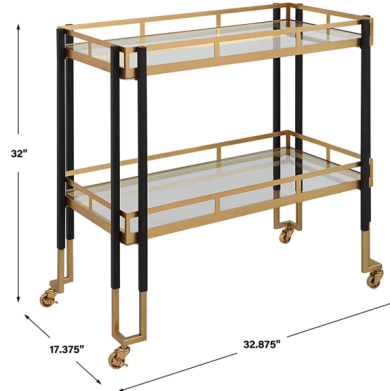

By Uttermost

Description

Featuring a clean lined solid iron frame, this contemporary Kentmore bar cart is finished in a two-toned matte black and brushed gold. Has two tempered glass shelves, complete with rolling and locking casters.

Shown in black / brass

GLASS SIZE 31.3"L X 15.5"W X 0.275"D"

Specifications

COLOR	N/A
BODY FINISH	Black / Brass
WATTAGE	N/A
DIMMER	N/A
DIMENSIONS	32.88"W x 32"H x 17.38"D
BULB	N/A
COUNTRY OF ORIGIN	China