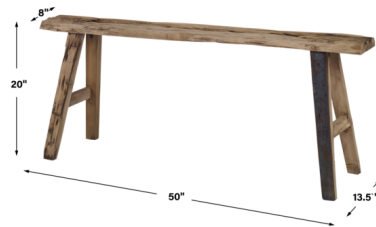

By Uttermost

Description

Perfect for an entryway or at the foot of a bed, this rustic Paddock bench is handcrafted from 100% reclaimed pine wood. Each piece is complete with rich graining, distress marks and shading, showcasing the unique history of each board. Solid wood will continue to move with temperature and humidity changes, which can result in small cracks and uneven surfaces, adding to its authenticity and character.

Shown in pine

Specifications

| | |
|-------------------|----------------------|
| COLOR | N/A |
| BODY FINISH | Pine |
| WATTAGE | N/A |
| DIMMER | N/A |
| DIMENSIONS | 50"W x 20"H x 13.5"D |
| BULB | N/A |
| COUNTRY OF ORIGIN | India |