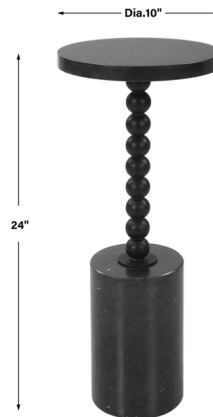

By Uttermost

Description

The little black Bead accent table, perfect for every occasion! The Bead table is made from solid black marble with natural white veining, separated by satin black iron beaded details. Because of the natural characteristics of marble, each piece will have unique veining patterns.

Shown in black marble

Specifications

COLOR	N/A
BODY FINISH	Black Marble
WATTAGE	N/A
DIMMER	N/A
DIMENSIONS	10"W x 24"H x 10"D
BULB	N/A
COUNTRY OF ORIGIN	China

CLICK TO VIEW PRODUCT

Notes: