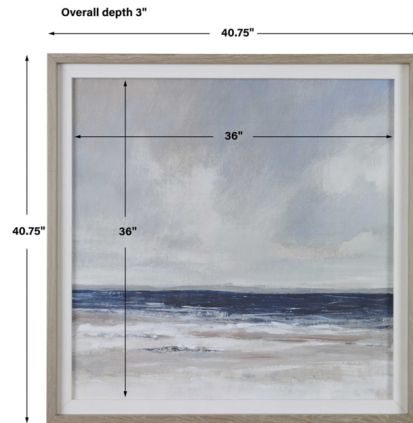

By Uttermost

Description

This transitional depiction of coastal Distant Land Framed Print showcases a neutral gray and taupe color palette accented by deep cobalt blue. A natural linen inner liner and pine wood frame enhance this tranquil piece.

Shown in taupe grey / neutral color tones

Specifications

COLOR	Neutral Color Tones
BODY FINISH	Taupe Grey
WATTAGE	N/A
DIMMER	N/A
DIMENSIONS	40.75"W x 40.75"H x 3"D
BULB	N/A
COUNTRY OF ORIGIN	China

CLICK TO VIEW PRODUCT