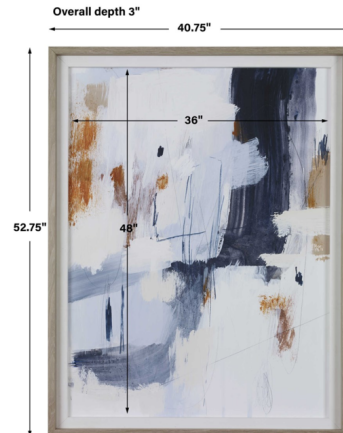

By Uttermost

Description

This striking, modern Variant Abstract Art utilizes varying shades of navy and light blue paired with bold pops of rust. The print is accented by a clean linen liner and natural pine frame with a light white wash. Art can be hung four ways.

Shown in whitewash / neutral color tones

Specifications

COLOR	Neutral Color Tones
BODY FINISH	Whitewash
WATTAGE	N/A
DIMMER	N/A
DIMENSIONS	40.75"W x 52.75"H x 3"D
BULB	N/A
COUNTRY OF ORIGIN	China

CLICK TO VIEW PRODUCT