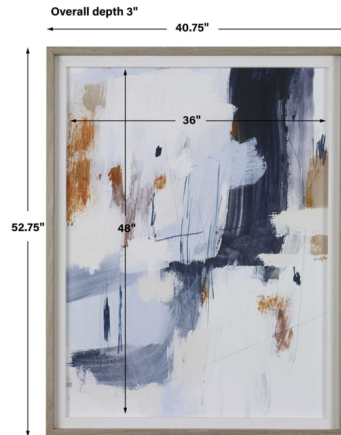

## Variant Abstract Art

By Uttermost

### Description

This striking, modern Variant Abstract Art utilizes varying shades of navy and light blue paired with bold pops of rust. The print is accented by a clean linen liner and natural pine frame with a light white wash. Art can be hung four ways.

Shown in whitewash / neutral color tones

### Specifications

COLOR	Neutral Color Tones
BODY FINISH	Whitewash
WATTAGE	N/A
DIMMER	N/A
DIMENSIONS	40.75"W x 52.75"H x 3"D
BULB	N/A
COUNTRY OF ORIGIN	China

CLICK TO VIEW PRODUCT

Notes: