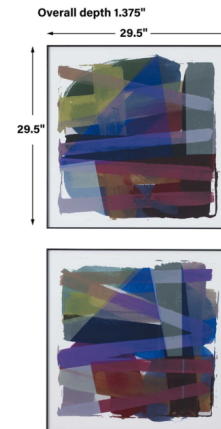

Shown in black / multicolor

Specifications

COLOR	Multicolor
BODY FINISH	Black
WATTAGE	N/A
DIMMER	N/A
DIMENSIONS	29.5"W x 29.5"H x 1.375"D
BULB	N/A
COUNTRY OF ORIGIN	China

CLICK TO VIEW PRODUCT

Notes: