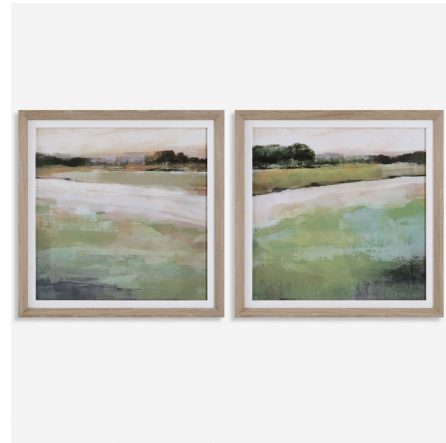

## Vivid Vista Landscape Art Set of 2

By Uttermost

### Description

Depicting a serene landscape, this Vivid Vista Landscape Art set uses neutral tones paired with varying green shades from deep emerald to chartreuse. Each print is complemented by a natural linen liner and a pine wood frame with a light white wash.

Shown in whitewash / emerald

### Specifications

COLOR	Emerald
BODY FINISH	Whitewash
WATTAGE	N/A
DIMMER	N/A
DIMENSIONS	28"W x 28"H x 2"D
BULB	N/A
COUNTRY OF ORIGIN	China

CLICK TO VIEW PRODUCT

Notes: