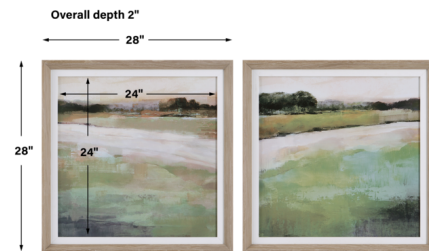

## Vivid Vista Landscape Art Set of 2

By Uttermost

### Description

Depicting a serene landscape, this Vivid Vista Landscape Art set uses neutral tones paired with varying green shades from deep emerald to chartreuse. Each print is complemented by a natural linen liner and a pine wood frame with a light white wash.

Shown in whitewash / emerald

### Specifications

COLOR	Emerald
BODY FINISH	Whitewash
WATTAGE	N/A
DIMMER	N/A
DIMENSIONS	28"W x 28"H x 2"D
BULB	N/A
COUNTRY OF ORIGIN	China

CLICK TO VIEW PRODUCT

Notes: