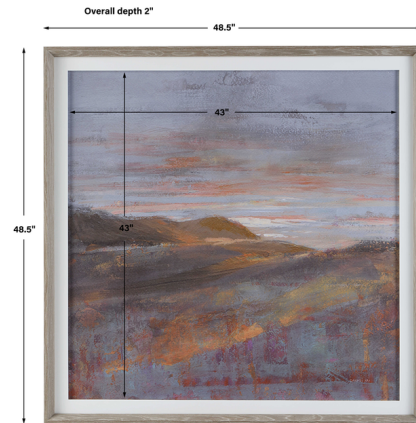

Description

A modern depiction of a natural landscape, this Dawn on The Hills Landscape Art brings life and color to any room. The oversized print is accented by a solid wood frame in a natural light oak finish with a white linen inner liner.

Specifications

COLOR	Neutral Color Tones
BODY FINISH	Natural Oak
WATTAGE	N/A
DIMMER	N/A
DIMENSIONS	48.5"W x 48.5"H x 2"D
BULB	N/A
COUNTRY OF ORIGIN	China

Shown in natural oak / neutral color tones

CLICK TO VIEW PRODUCT