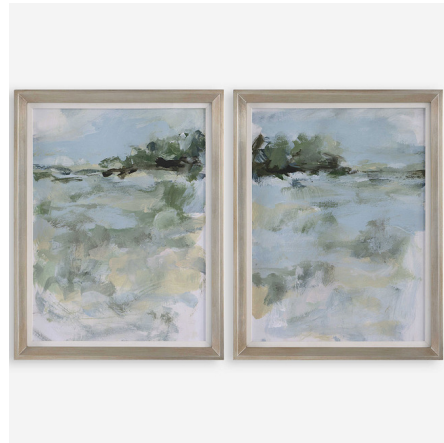

Lightology

lightology.com
866-954-4489
05-18-26

Project: _____

Company: _____

Location: _____ Fixture Type: _____

SPEC #: **UTT1224925**

Approved On: _____ Approved By: _____

Far Away View Landscape Art Set of 2 By Uttermost

Description

This petite diptych displays the Far Away View Landscape Art set in cool powder blue and forest green tones. Each print is complemented by a delicate white linen liner and a brushed champagne silver frame.

Shown in silver / blue green

Specifications

COLOR	Blue Green
BODY FINISH	Silver
WATTAGE	N/A
DIMMER	N/A
DIMENSIONS	21"W x 27"H x 2"D
BULB	N/A
COUNTRY OF ORIGIN	China

CLICK TO VIEW PRODUCT

Notes: