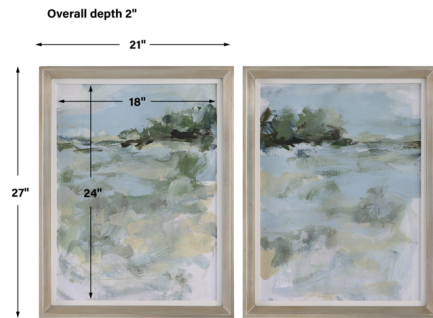

Lightology

lightology.com
866-954-4489
05-18-26

Project: _____

Company: _____

Location: _____ Fixture Type: _____

SPEC #: **UTT1224925**

Approved On: _____ Approved By: _____

Far Away View Landscape Art Set of 2 By Uttermost

Description

This petite diptych displays the Far Away View Landscape Art set in cool powder blue and forest green tones. Each print is complemented by a delicate white linen liner and a brushed champagne silver frame.

Shown in silver / blue green

Specifications

COLOR	Blue Green
BODY FINISH	Silver
WATTAGE	N/A
DIMMER	N/A
DIMENSIONS	21"W x 27"H x 2"D
BULB	N/A
COUNTRY OF ORIGIN	China

CLICK TO VIEW PRODUCT

Notes: