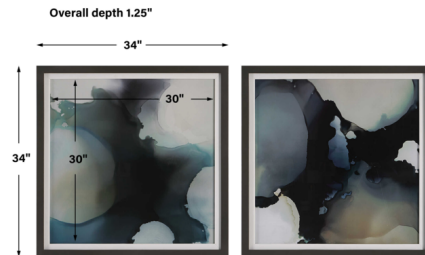

## Telescopic Abstract Art Set of 2 By Uttermost

### Description

The Telescopic abstract art features a watercolor display with stunning visuals in rich blue, white, and amber tones. Each print is under glass and framed in a solid wood frame with a dark gunmetal finish and a white linen liner.

### Specifications

COLOR	Blue
BODY FINISH	Gunmetal
WATTAGE	N/A
DIMMER	N/A
DIMENSIONS	34"W x 34"H x 1.25"D
BULB	N/A
COUNTRY OF ORIGIN	China

CLICK TO VIEW PRODUCT

Notes: