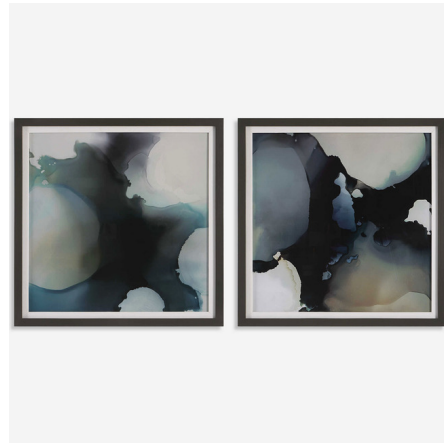

## Telescopic Abstract Art Set of 2 By Uttermost

### Description

The Telescopic abstract art features a watercolor display with stunning visuals in rich blue, white, and amber tones. Each print is under glass and framed in a solid wood frame with a dark gunmetal finish and a white linen liner.

Shown in gunmetal / blue

### Specifications

COLOR	Blue
BODY FINISH	Gunmetal
WATTAGE	N/A
DIMMER	N/A
DIMENSIONS	34"W x 34"H x 1.25"D
BULB	N/A
COUNTRY OF ORIGIN	China

CLICK TO VIEW PRODUCT

Notes: