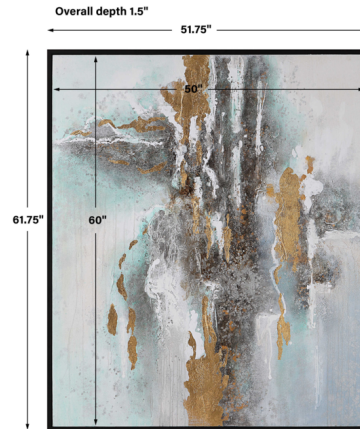

## Mountain Mist Abstract Art

By Uttermost

### Description

The Mountain Mist Abstract Art showcases a beautiful balance of soft and bold hues. Framed floating gallery style in a satin black frame with an abstract aqua, charcoal and white palette, accented by gold and silver leaf. May be hung horizontal or vertical.

### Specifications

COLOR	Charcoal
BODY FINISH	Satin Black
WATTAGE	N/A
DIMMER	N/A
DIMENSIONS	51.75"W x 61.75"H x 1.5"D
BULB	N/A
COUNTRY OF ORIGIN	China

CLICK TO VIEW PRODUCT

Notes: