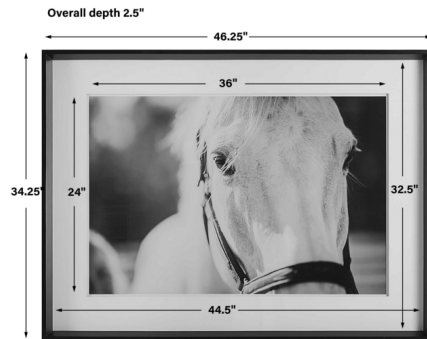

## Eyes on The Prize Framed Print By Uttermost

### Description

Ralph Waldo Emerson once said, the eyes indicate the antiquity of the soul. As one part of a striking equine story, this Eyes on The Prize Framed Print showcases an exclusive black and white portrait with layered white matting under glass and a simple satin black frame.

### Specifications

COLOR	Black / White
BODY FINISH	Satin Black
WATTAGE	N/A
DIMMER	N/A
DIMENSIONS	46.25"W x 34.25"H x 2.5"D
BULB	N/A
COUNTRY OF ORIGIN	China

CLICK TO VIEW PRODUCT

Notes: