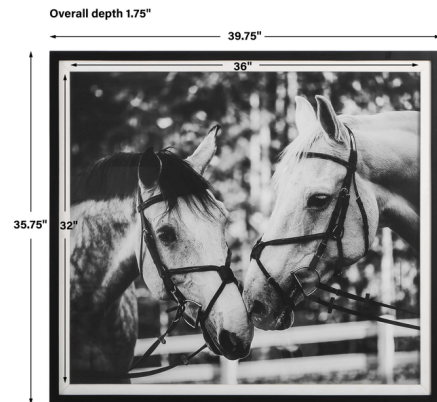

Description

Ralph Waldo Emerson once said, the eyes indicate the antiquity of the soul. As one part of a striking equine story, this Apple of My Eye Framed Print showcases an exclusive black and white portrait under glass with a simple satin black frame and white linen liner.

Shown in satin black / black / white

Specifications

COLOR Black / White
BODY FINISH Satin Black
WATTAGE N/A
DIMMER N/A
DIMENSIONS 39.75"W x 35.75"H x 1.75"D
BULB N/A
COUNTRY OF ORIGIN China

CLICK TO VIEW PRODUCT