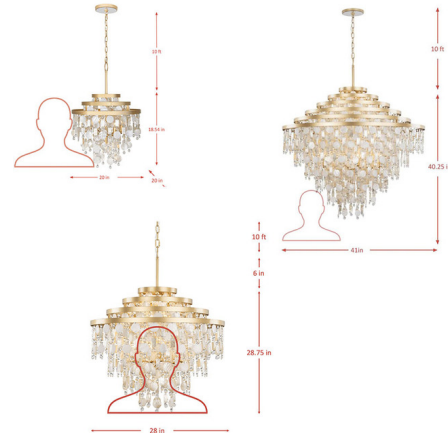

Specifications

COLOR Capiz
BODY FINISH French Gold
WATTAGE 50W
DIMMER Standard 120V
DIMENSIONS 28"W x 28.75"H
BULB NOT INCLUDED 10 x B10/Candelabra (E12)/5W/120V LED
COUNTRY OF ORIGIN Philippines

Technical Information

PRODUCT DIMENSIONS Downrods Included: 1-6" Stems

Shown in french gold / capiz

CLICK TO VIEW PRODUCT

Notes: