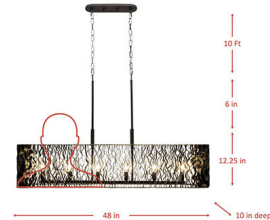

Description

The Estela Linear Pendant features doubled up recycled wavy steel vanes finished in dark metal with a slight gold edging inspired by the beauty of the Monarch butterfly.

Specifications

COLOR N/A
BODY FINISH Matte Black / French Gold
WATTAGE 25W
DIMMER Standard 120V
DIMENSIONS 36"L x 10"W x 12.25"H
BULB NOT INCLUDED 5 x B10/Candelabra (E12)/5W/120V LED
COUNTRY OF ORIGIN Philippines

Technical Information

PRODUCT DIMENSIONS Downrods Included: 2-4" and 2-12" Stems

Shown in matte black / french gold

CLICK TO VIEW PRODUCT

Notes: