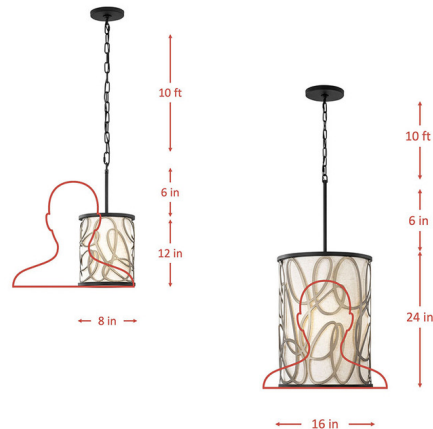

### Specifications

COLOR . . . . . Taupe  
BODY FINISH . . . . . Matte Black / Artifact  
WATTAGE . . . . . 12W  
DIMMER . . . . . Standard 120V  
DIMENSIONS . . . . . 8"W x 12"H  
BULB NOT INCLUDED . . . . . 1 x A19/Medium (E26)/12W/120V LED  
COUNTRY OF ORIGIN . . . . . Philippines

### Technical Information

PRODUCT DIMENSIONS . . . . . Downrods Included: 1-6" and 1-12" Stems

Shown in matte black / artifact / taupe

CLICK TO VIEW PRODUCT

Notes: