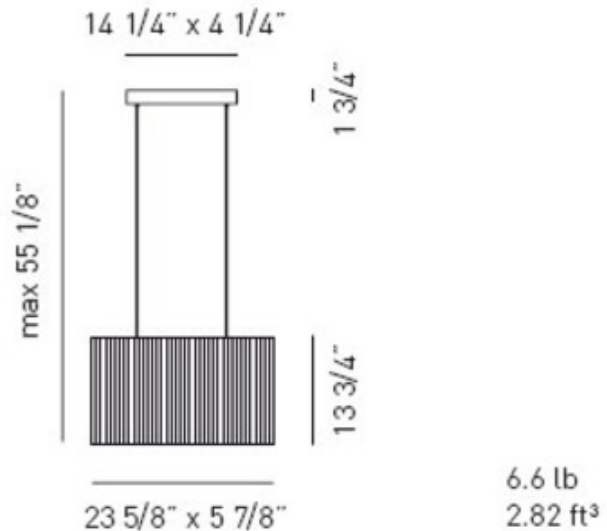

Clavius Small Suspension

Designer: Manuel Vivian

Description:

Clavius Small features a handmade silk thread shade and a chrome finish. Shade available in white, tobacco and black color. Available in a small, rectangular, square and 2 tier suspension option. Two 100 watt, 120 volt, A19 medium base incandescent lamps included. General light distribution. ETL listed. Made in Italy. 23.63W x 13.75H x 5.88L with an overall maximum height of 55.13 inches.

Shown in: Chrome / Tobacco

List Price: \$1684.29
Our Price: \$1179.00

Shade Color: Tobacco
Body Finish: Chrome
Lamp: 2 x A19/Medium (E26)/72W/120V Incandescent
Wattage: 144W
Dimmer: Incandescent
Dimensions: 5.88"L x 13.75"H x 23.63"W