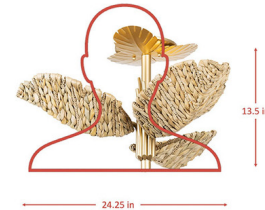

Shown in banana leaf / green

Specifications

COLOR Green
BODY FINISH Banana Leaf
WATTAGE 15W
DIMMER Standard 120V
DIMENSIONS 24"W x 13.5"H x 24"D
BULB NOT INCLUDED 3 x B10/Candelabra (E12)/5W/120V LED
COUNTRY OF ORIGIN Philippines