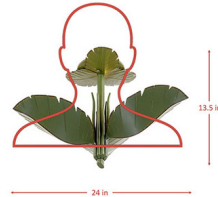

Shown in banana leaf / green

Specifications

COLOR Green
BODY FINISH Banana Leaf
WATTAGE 15W
DIMMER Standard 120V
DIMENSIONS 24"W x 13.5"H x 24"D
BULB NOT INCLUDED 3 x B10/Candelabra (E12)/5W/120V LED
COUNTRY OF ORIGIN Philippines