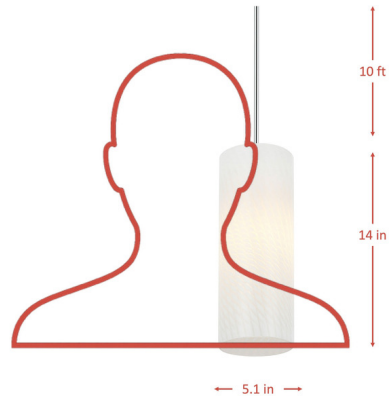

Description

Take a dip in the artisanal currents of the Swirled Mini Pendant. With a unique feathered pattern glass, Swirl is anything but your typical pendant.

Specifications

COLOR	Frosted
BODY FINISH	Chrome
WATTAGE	12W
DIMMER	Standard 120V
DIMENSIONS	5.1"W x 14"H x 5.1"D
BULB NOT INCLUDED	1 x A19/Medium (E26)/12W/120V LED
COUNTRY OF ORIGIN	China

Technical Information

PRODUCT DIMENSIONS Downrods Included: 2-6" and 5-12" Stems

Shown in chrome / frosted

CLICK TO VIEW PRODUCT

Notes: