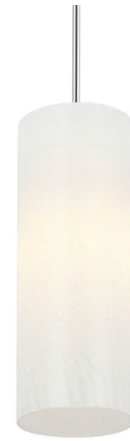

Lightology

lightology.com
866-954-4489
05-23-26

Project: _____
Company: _____
Location: _____ Fixture Type: _____
SPEC #: **VAR1225012**
Approved On: _____ Approved By: _____

Swirled Mini Pendant By Varaluz

Description

Take a dip in the artisanal currents of the Swirled Mini Pendant. With a unique feathered pattern glass, Swirl is anything but your typical pendant.

Specifications

COLOR	Frosted
BODY FINISH	Chrome
WATTAGE	12W
DIMMER	Standard 120V
DIMENSIONS	5.1"W x 14"H x 5.1"D
BULB NOT INCLUDED	1 x A19/Medium (E26)/12W/120V LED
COUNTRY OF ORIGIN	China

Technical Information

PRODUCT DIMENSIONS Downrods Included: 2-6" and 5-12" Stems

Shown in chrome / frosted

CLICK TO VIEW PRODUCT

Notes: