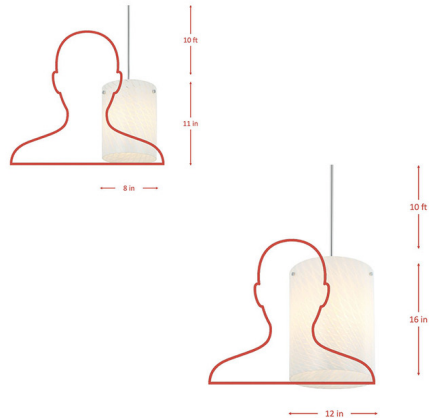

Description

Take a dip in the artisanal currents of the Swirled Pendant. With a unique feathered pattern glass, Swirl is anything but your typical pendant.

Specifications

COLOR Frosted
BODY FINISH Chrome
WATTAGE 9W
DIMMER Standard 120V
DIMENSIONS 8"W x 11"H
BULB NOT INCLUDED 1 x A19/Medium (E26)/9W/120V LED
COUNTRY OF ORIGIN China

Technical Information

PRODUCT DIMENSIONS Downrods Included: 2-6" and 5-12" Stems

Shown in chrome / frosted

CLICK TO VIEW PRODUCT

Notes: