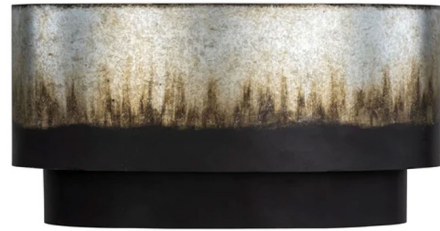

Lightology

lightology.com
866-954-4489
07-07-26

Project: _____

Company: _____

Location: _____ Fixture Type: _____

SPEC #: **VAR1225018**

Approved On: _____ Approved By: _____

Cannery 2-Light Wall Sconce By Varaluz

Description

Embrace a touch of elegance and modern lighting with the Cannery wall sconce. Featuring a clear glass shade and crafted from durable steel, this sconce adds a transitional flair to any setting. Perfect for a bathroom light or as a bedroom fixture, it seamlessly combines style and functionality.

Shown in ombre galvanized

Specifications

COLOR	N/A
BODY FINISH	Ombre Galvanized
WATTAGE	18W
DIMMER	Standard 120V
DIMENSIONS	16"W x 9"H x 6"D
BULB NOT INCLUDED	2 x A19/Medium (E26)/9W/120V LED
COUNTRY OF ORIGIN	Philippines