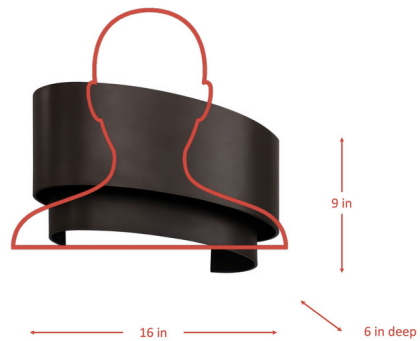

Lightology

lightology.com
866-954-4489
07-07-26

Project: _____

Company: _____

Location: _____ Fixture Type: _____

SPEC #: **VAR1225018**

Approved On: _____ Approved By: _____

Cannery 2-Light Wall Sconce By Varaluz

Description

Embrace a touch of elegance and modern lighting with the Cannery wall sconce. Featuring a clear glass shade and crafted from durable steel, this sconce adds a transitional flair to any setting. Perfect for a bathroom light or as a bedroom fixture, it seamlessly combines style and functionality.

Shown in ombre galvanized

Specifications

COLOR	N/A
BODY FINISH	Ombre Galvanized
WATTAGE	18W
DIMMER	Standard 120V
DIMENSIONS	16"W x 9"H x 6"D
BULB NOT INCLUDED	2 x A19/Medium (E26)/9W/120V LED
COUNTRY OF ORIGIN	Philippines