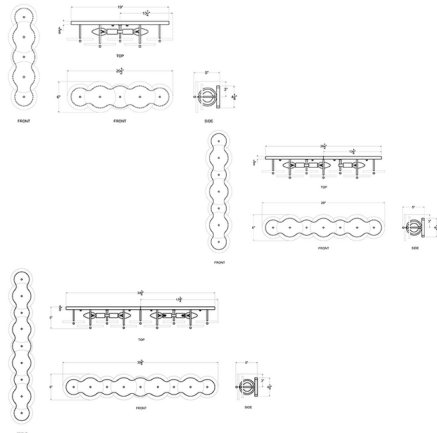

### Description

Cosmos embodies complex elements like real Spanish alabaster stone and harmonizes them in a neatly layered form. The cosmos Bathroom Vanity Light takes glam rock a little Japanese with a dose of industrial charm, making it the embodiment of luxe industrial style. Can be mounted vertically or horizontally.

### Specifications

COLOR . . . . . Alabaster  
BODY FINISH . . . . . Havana Gold  
WATTAGE . . . . . 10W  
DIMMER . . . . . Standard 120V  
DIMENSIONS . . . . . 20.5"W x 6"H x 5"D  
BULB NOT INCLUDED . . . . . 2 x B10/Candelabra (E12)/5W/120V LED  
COUNTRY OF ORIGIN . . . . . Philippines