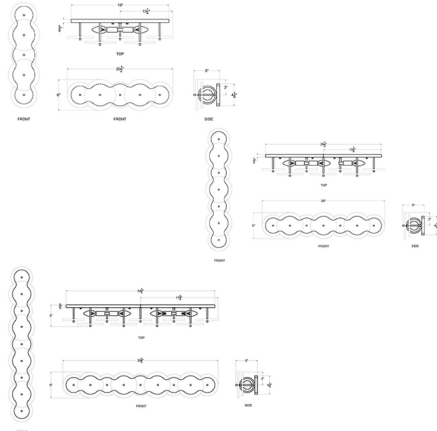

### Description

Cosmos embodies complex elements like real Spanish alabaster stone and harmonizes them in a neatly layered form. The cosmos Bathroom Vanity Light takes glam rock a little Japanese with a dose of industrial charm, making it the embodiment of luxe industrial style. Can be mounted vertically or horizontally.

### Specifications

COLOR . . . . . Alabaster  
BODY FINISH . . . . . Havana Gold  
WATTAGE . . . . . 10W  
DIMMER . . . . . Standard 120V  
DIMENSIONS . . . . . 20.5"W x 6"H x 5"D  
BULB NOT INCLUDED . . . . . 2 x B10/Candelabra (E12)/5W/120V LED  
COUNTRY OF ORIGIN . . . . . Philippines